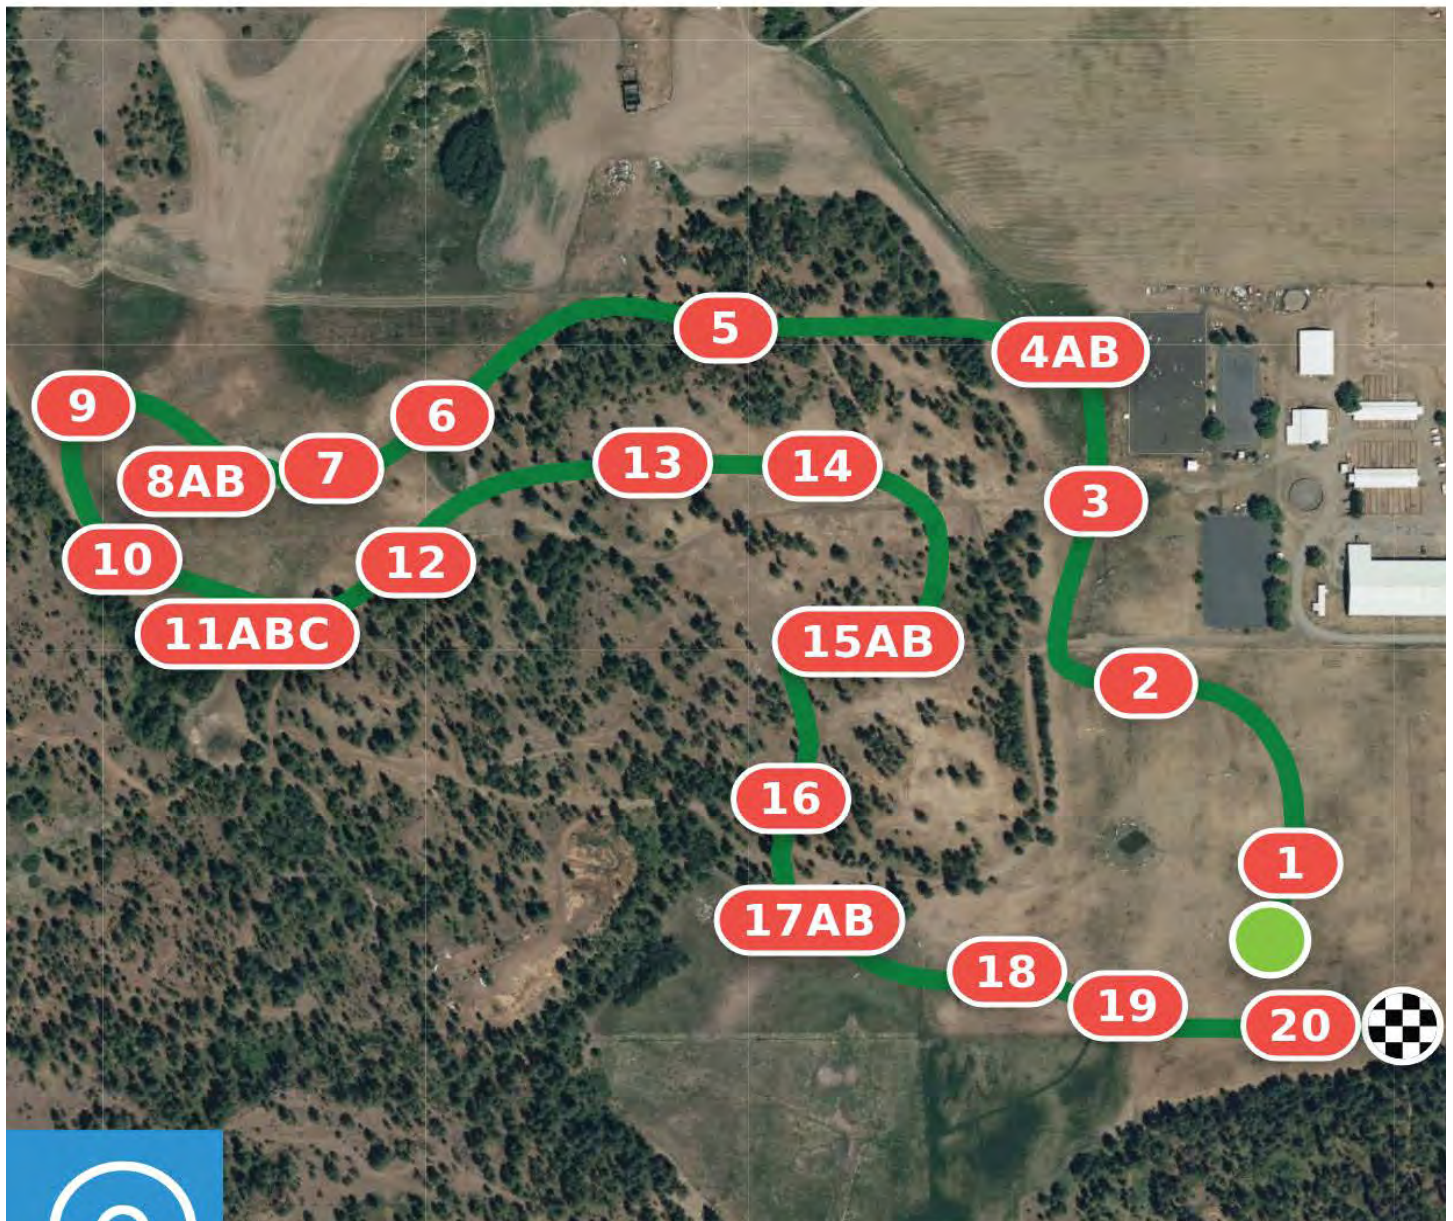

Spokane Sport Horse Farm Preliminary

White Numbers on Green

Efforts: 26
Distance: 2740 m
Speed: 520 m/min

Opt. Time: 5m 17s
Time Limit: 10m 34s

- 1 Flower Ramp
- 2 Rolltop
- 3 Red Table
- 4AB Barns
- 5 Log Slide

- 6 USEA Table
- 7 Boat
- 8AB Brushed Rail, Chevron
- 9 Steeplechase
- 10 Open Oxer

- 11ABC Mim, Ditch, Mim
- 12 Narrow Table
- 13 V-Gate
- 14 Hay Feeder
- 15AB Drop, Brush

- 16 Fallen Tree
- 17AB Brushed Log Ramp, Corner
- 18 Barrel Table
- 19 Ditch and Brush
- 20 Trojan Horse