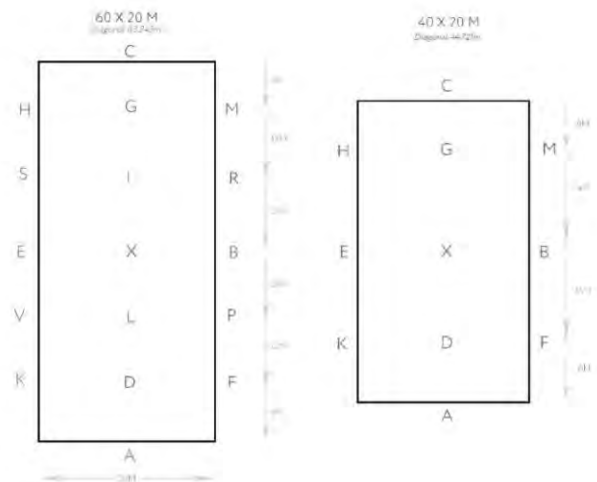

A QUICK DRESSAGE PRIMER

the letters originated from is not certain, but an article in the British Dressage magazine (June/July 2000), states that in the old Imperial German court, the walls of the stable yard were initially marked with letters indicating where each courier and/or rider's horse was to stand awaiting it's rider. Eventually, the royal stable yard was used for schooling, training and exercising of the horse, hence the current use of the letters in the dressage arena.

Letter	Origination
K	Kaiser/King
F	Furst/Prince
V	Vassal
P	Pferdknecht/Ostler
E	Edeling/Ehrengast/Guest of Honour
B	Bannerträger/Standard Bearer
S	Schzkanzler/Chancellor of the Exchequer
R	Ritter/Knight
H	Hofmarshall/Lord Chancellor
M	Meier/Steward

Score	Performance Level
10	Excellent
9	Very good
8	Good
7	Fairly good
6	Satisfactory
5	Marginal
4	Insufficient
3	Fairly bad
2	Bad
1	Very bad
0	Not performed

Pyramid of Training