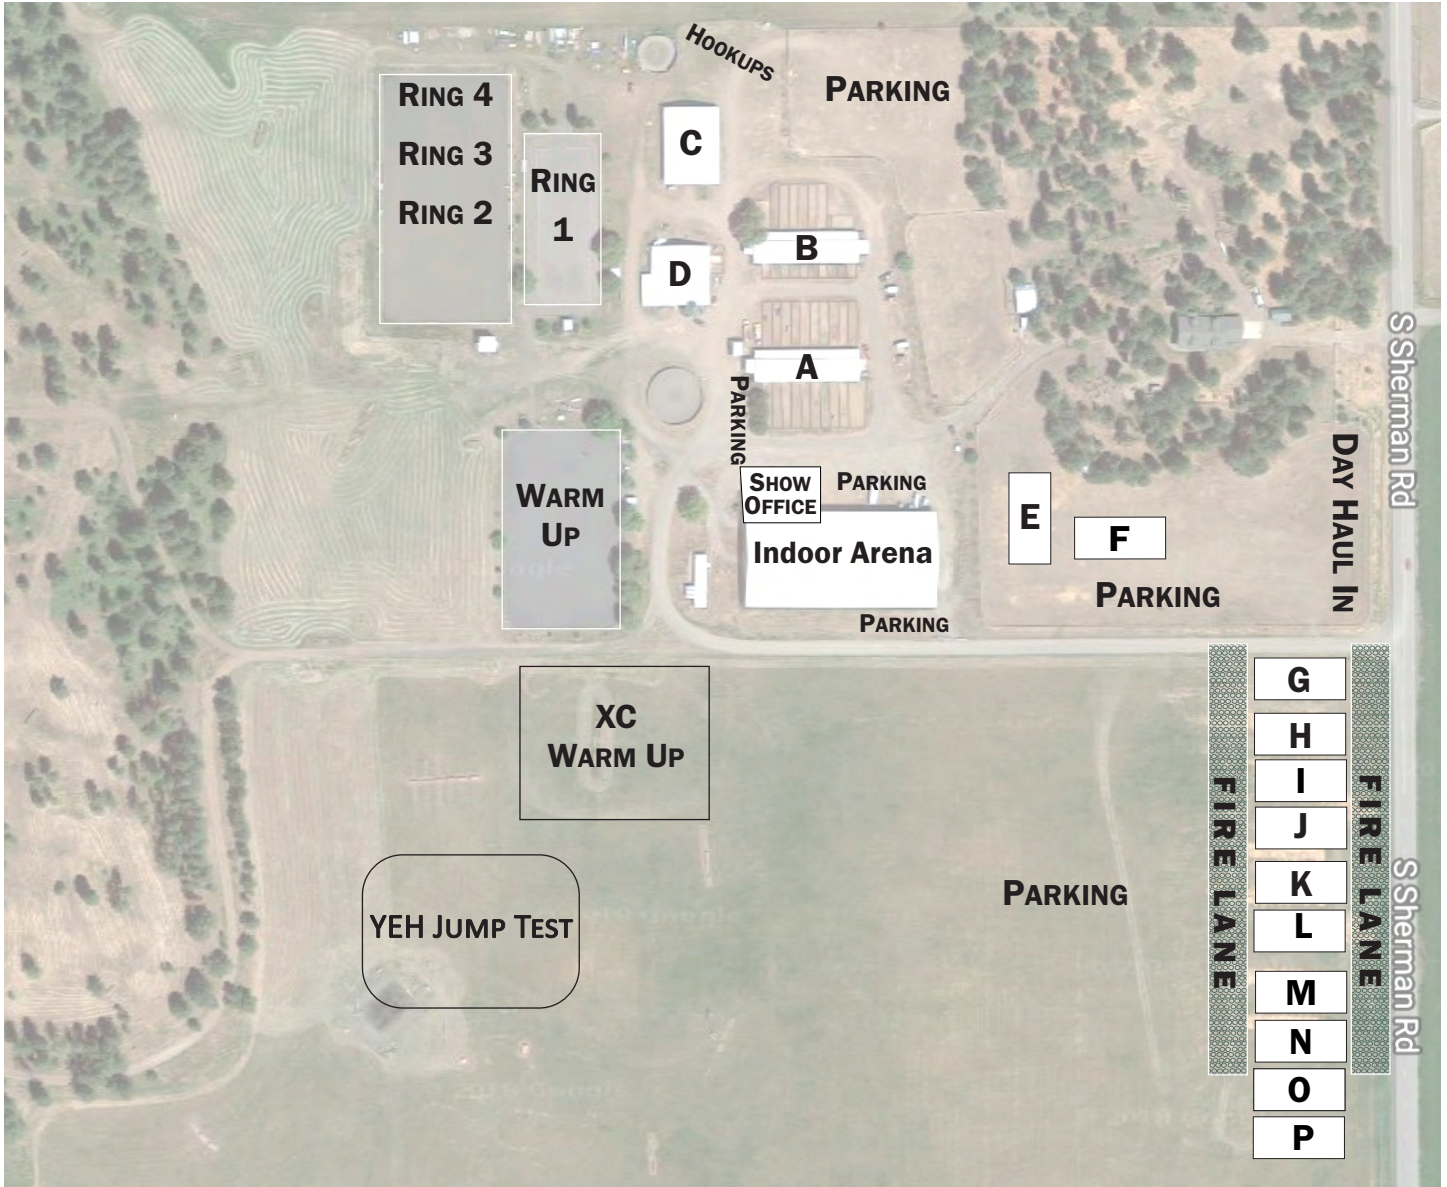

SSHFF Facility Map

Spokane Sport Horse Farm

10710 S Sherman Rd, Spokane, WA 99224

JUMP THE STARS EQUESTRIAN

Training ♦ Sales ♦ Coaching
Course Design

William Robertson
859-779-8497

wtreventing@yahoo.com
Find us on Facebook and Instagram