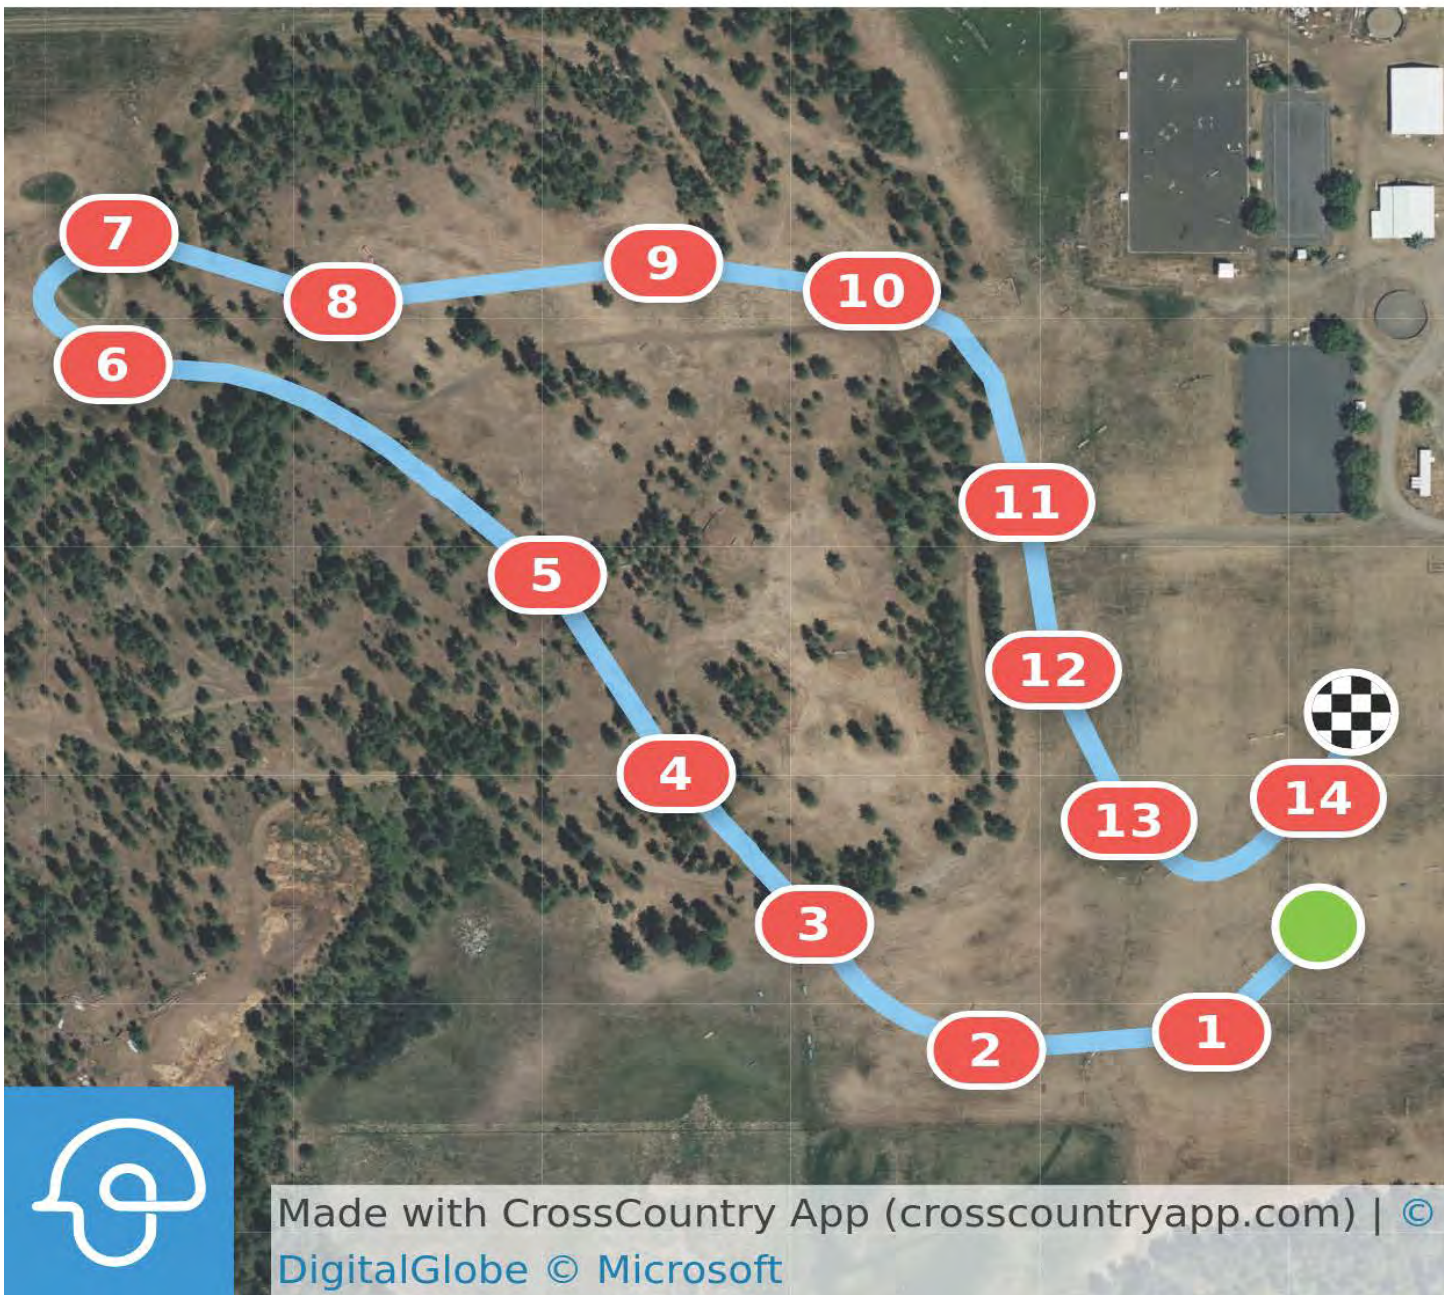

Spokane Sport Horse Farm Starter

Efforts: 14
Distance: 1540 m
Speed: 300 m/min

Opt. Time: 5m 8s
Time Limit: 10m 16s

Black Number on Light Blue Square

1 Tri-Stack	5 Rolltop	9 Gate	13 Water
2 Tri-Pole	6 Weldon's Wall	10 Log	14 Trojan Roll
3 Bank	7 Cabin	11 Rolltop	
4 Double Rail	8 Corner	12 Barrel Table