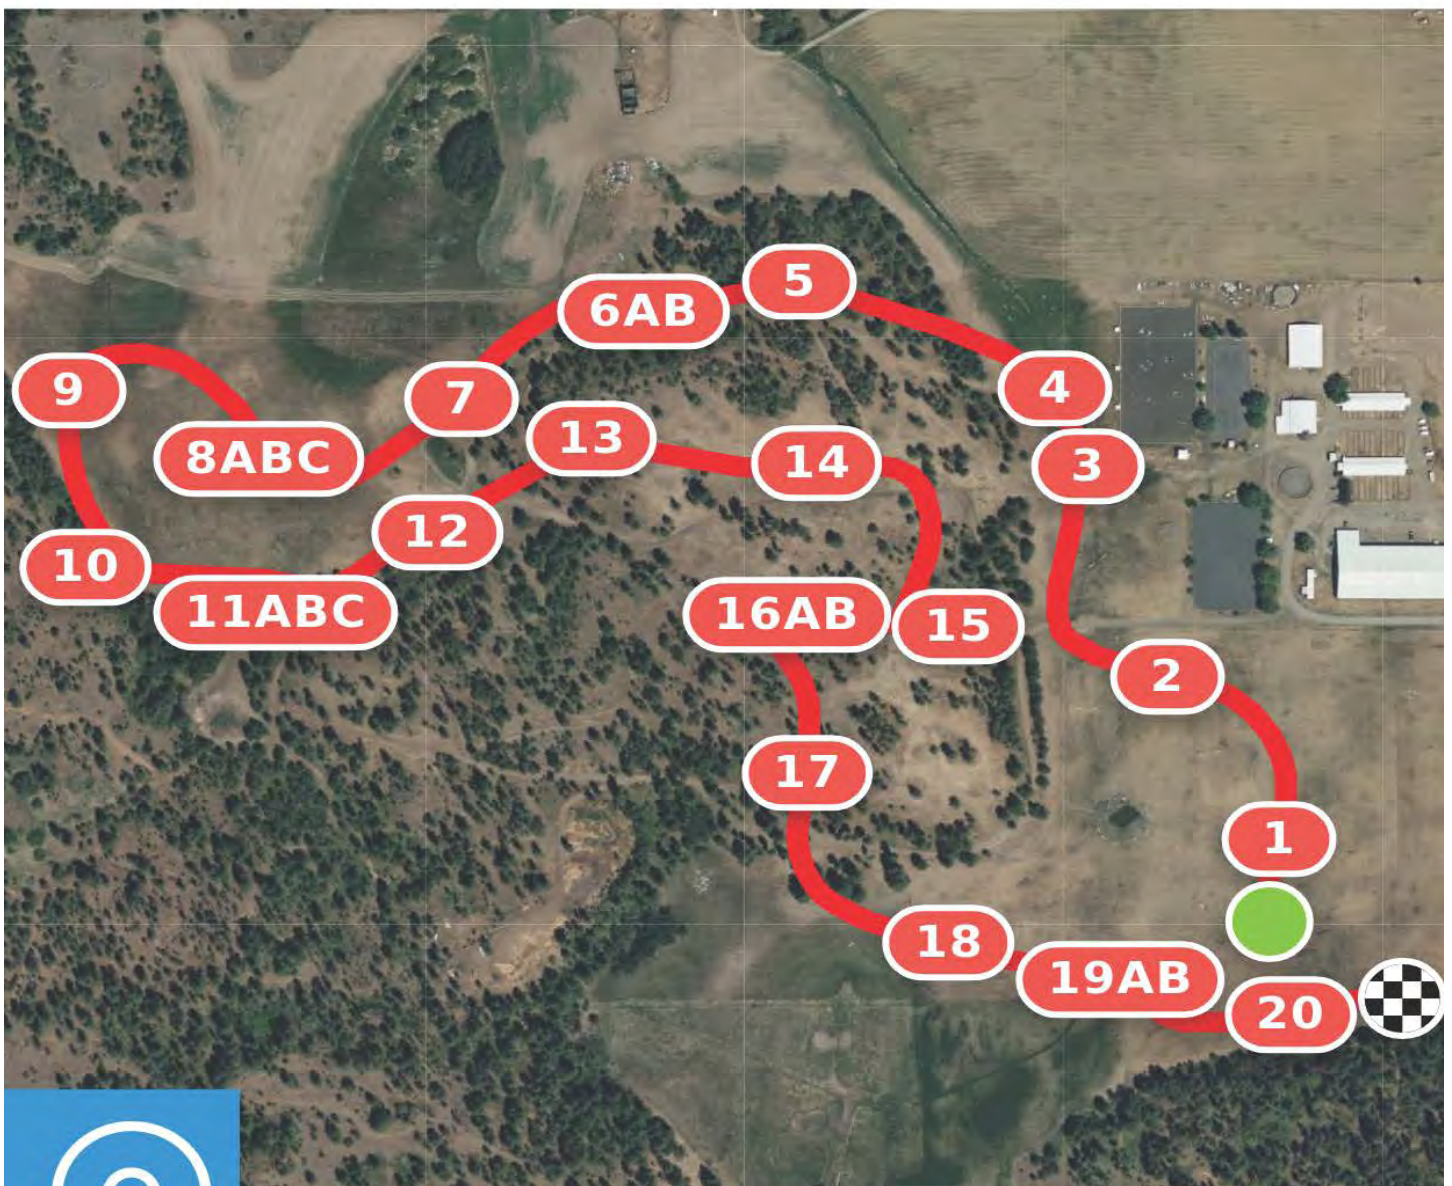

Spokane Sport Horse Farm Intermediate

White Numbers on Red

Efforts: 27
Distance: 2780 m
Speed: 550 m/min

Opt. Time: 5m 4s
Time Limit: 10m 8s

- 1 Flower Ramp
- 2 Rolltop
- 3 Mim Rail
- 4 Corner
- 5 Hammock Table
- 6AB Cabins

- 7 Mountain Table
- 8ABC Brushed Log, Boat, Brushed Chevron
- 9 Red Table
- 10 Open Oxer

- 11ABC Mim Rail, Ditch, Mim Rail
- 12 Narrow Table
- 13 Gate
- 14 Hay Wagon
- 15 HorseShoe

- 16AB Drop, Chevron
- 17 Fallen Tree
- 18 Barrel Table
- 19AB Brushed Walls
- 20 Trojan Finish

Made with CrossCountry App (crosscountryapp.com) |
© DigitalGlobe © Microsoft