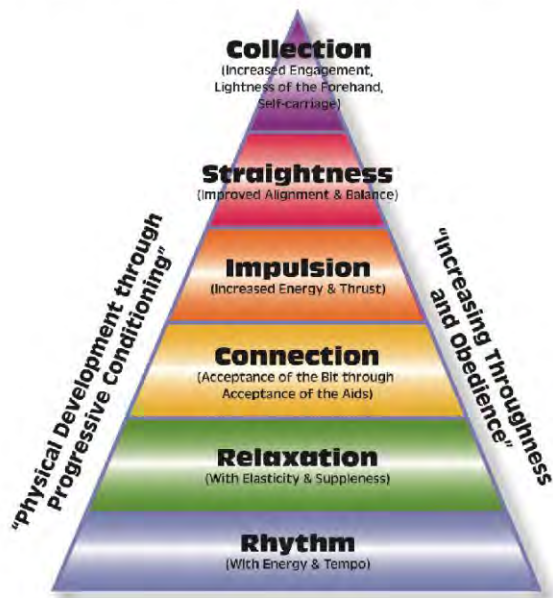

A QUICK DRESSAGE PRIMER

the letters originated from is not certain, but an article in the British Dressage magazine (June/July 2000), states that in the old Imperial German court, the walls of the stable yard were initially marked with letters indicating where each courier and/or rider's horse was to stand awaiting it's rider. Eventually, the royal stable yard was used for schooling, training and exercising of the horse, hence the current use of the letters in the dressage arena.

Letter	Origination
K	Kaiser/King
F	Furst/Prince
V	Vassal
P	Pferdknecht/Ostler
E	Edeling/Ehrengast/Guest of Honour
B	Bannerträger/Standard Bearer
S	Schzkanzler/Chancellor of the Exchequer
R	Ritter/Knight
H	Hofmarshall/Lord Chancellor
M	Meier/Steward

Score	Performance Level
10	Excellent
9	Very good
8	Good
7	Fairly good
6	Satisfactory
5	Marginal
4	Insufficient
3	Fairly bad
2	Bad
1	Very bad
0	Not performed

Pyramid of Training