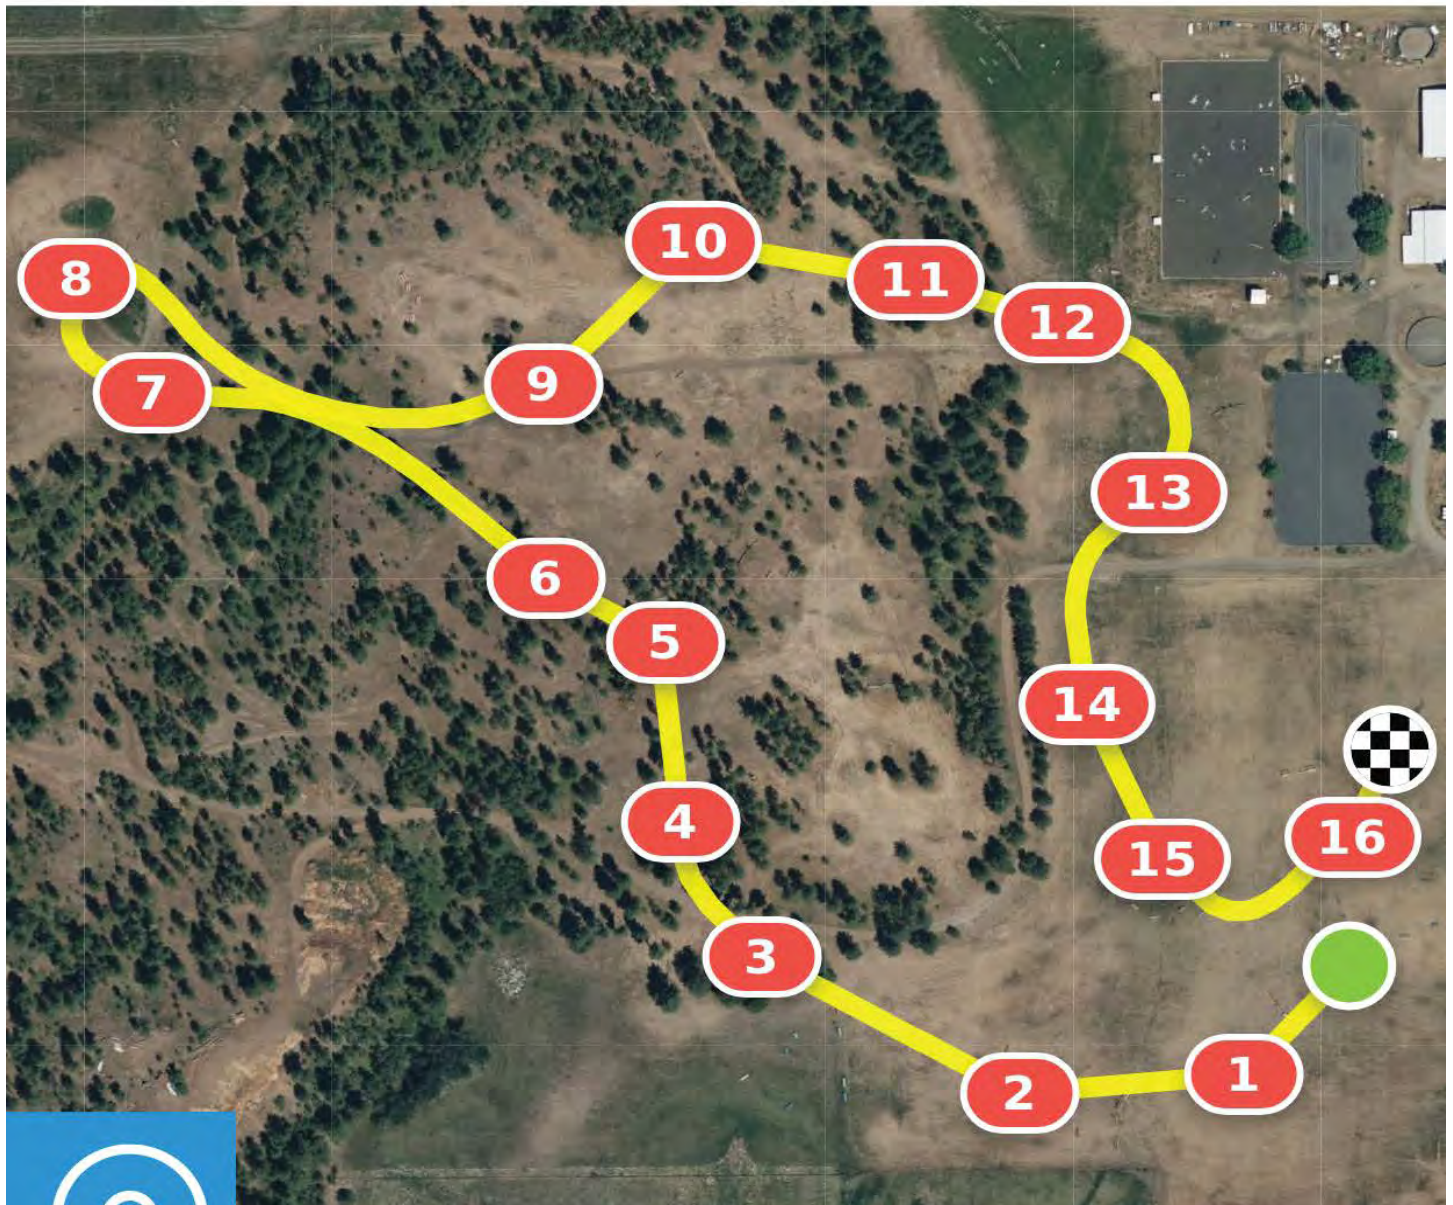

Spokane Sport Horse Farm Beg. Novice

Efforts: 16
Distance: 1740 m
Speed: 350 m/min

Opt. Time: 4m 59s
Time Limit: 9m 58s
Minimum: 4m 9s

Black Number on White Square

- 1 Tri-Stack
- 2 Ramp
- 3 Open Oxer
- 4 Fallen Tree

- 5 Trakehner
- 6 Rolltop
- 7 Weldon's Wall
- 8 Cabin

- 9 Corner
- 10 Gate
- 11 Brush
- 12 Drop

- 13 Rolltop
- 14 Barrel Table
- 15 Water
- 16 Trojan

Made with CrossCountry App (crosscountryapp.com) | © DigitalGlobe © Microsoft