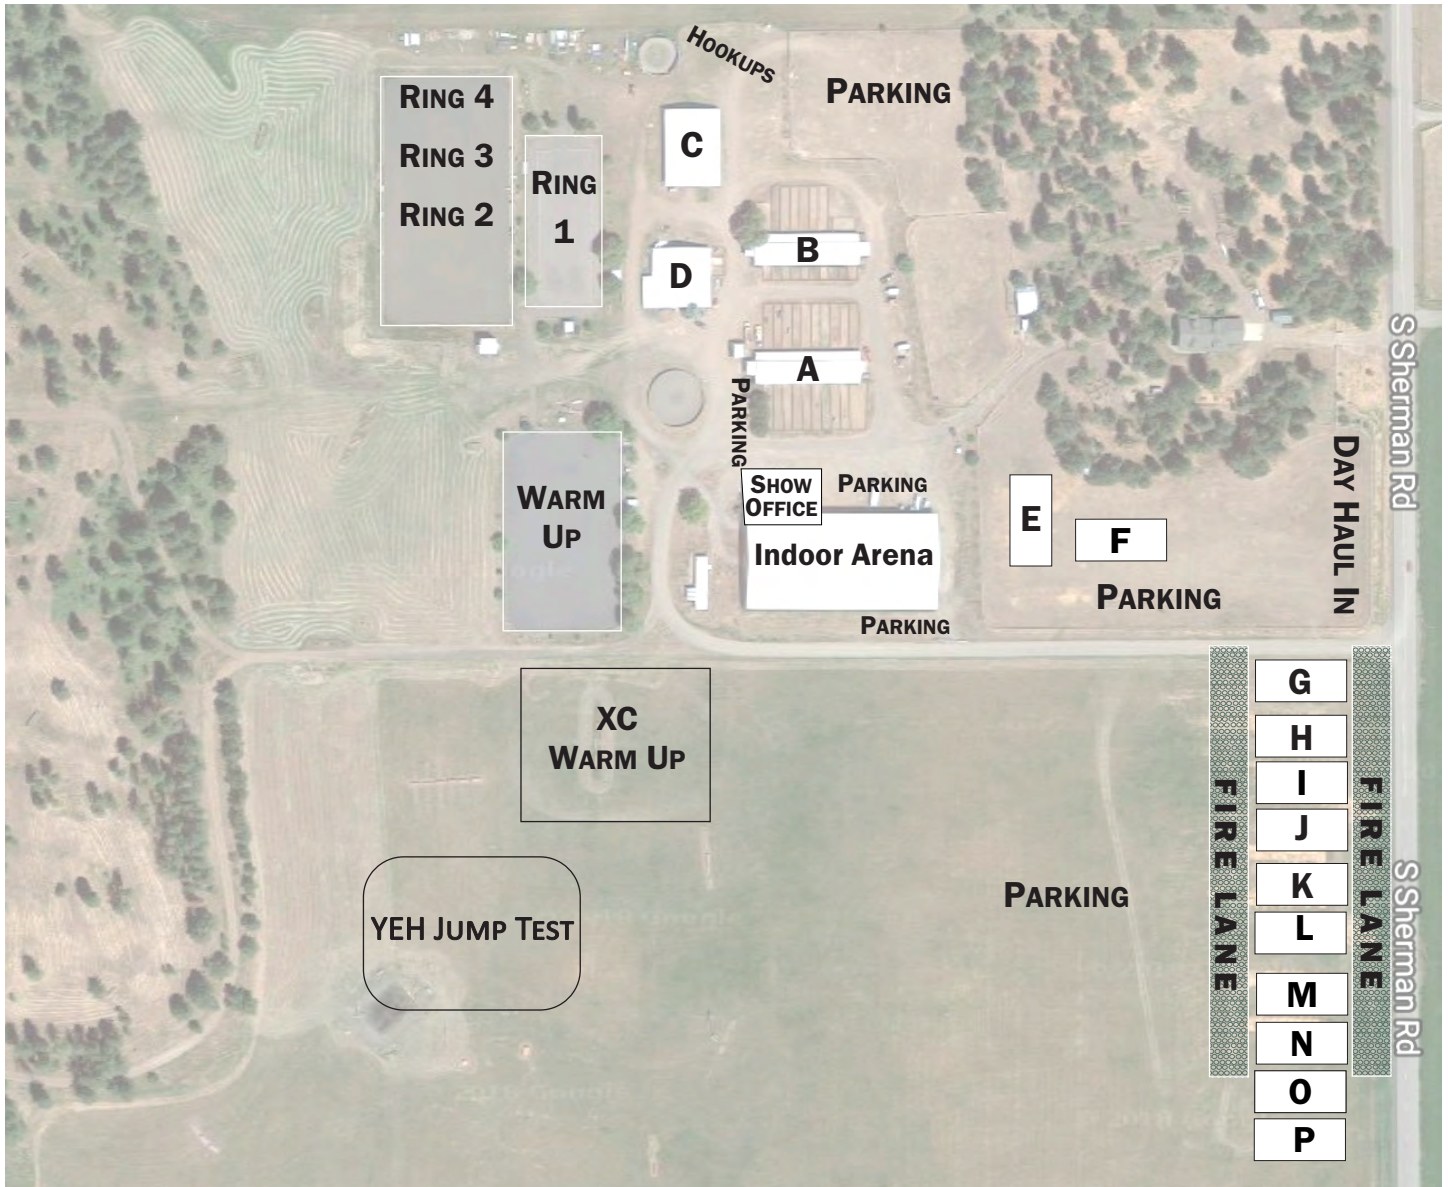

SSHFF Facility Map

Spokane Sport Horse Farm

10710 S Sherman Rd, Spokane, WA 99224

JUMP THE STARS EQUESTRIAN

Training ♦ Sales ♦ Coaching
Course Design

William Robertson
859-779-8497

wtreventing@yahoo.com
Find us on Facebook and Instagram