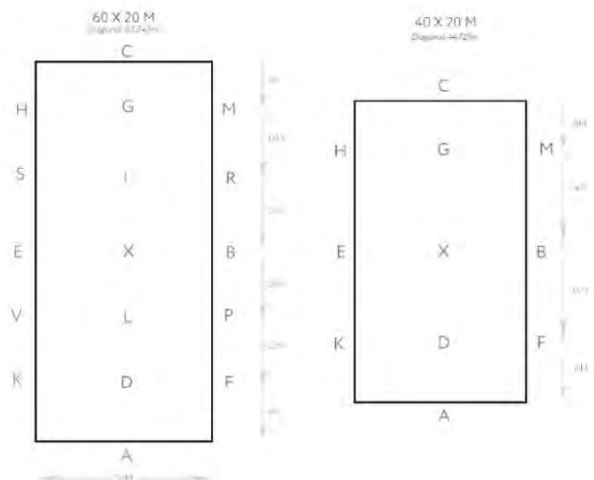

A QUICK DRESSAGE PRIMER

the letters originated from is not certain, but an article in the British Dressage magazine (June/July 2000), states that in the old Imperial German court, the walls of the stable yard were initially marked with letters indicating where each courier and/or rider's horse was to stand awaiting it's rider. Eventually, the royal stable yard was used for schooling, training and exercising of the horse, hence the current use of the letters in the dressage arena.

Letter	Origination
K	Kaiser/King
F	Furst/Prince
V	Vassal
P	Pferdknecht/Ostler
E	Edeling/Ehrengast/Guest of Honour
B	Bannerträger/Standard Bearer
S	Schzkanzler/Chancellor of the Exchequer
R	Ritter/Knight
H	Hofmarshall/Lord Chancellor
M	Meier/Steward

Score	Performance Level
10	Excellent
9	Very good
8	Good
7	Fairly good
6	Satisfactory
5	Marginal
4	Insufficient
3	Fairly bad
2	Bad
1	Very bad
0	Not performed

Pyramid of Training