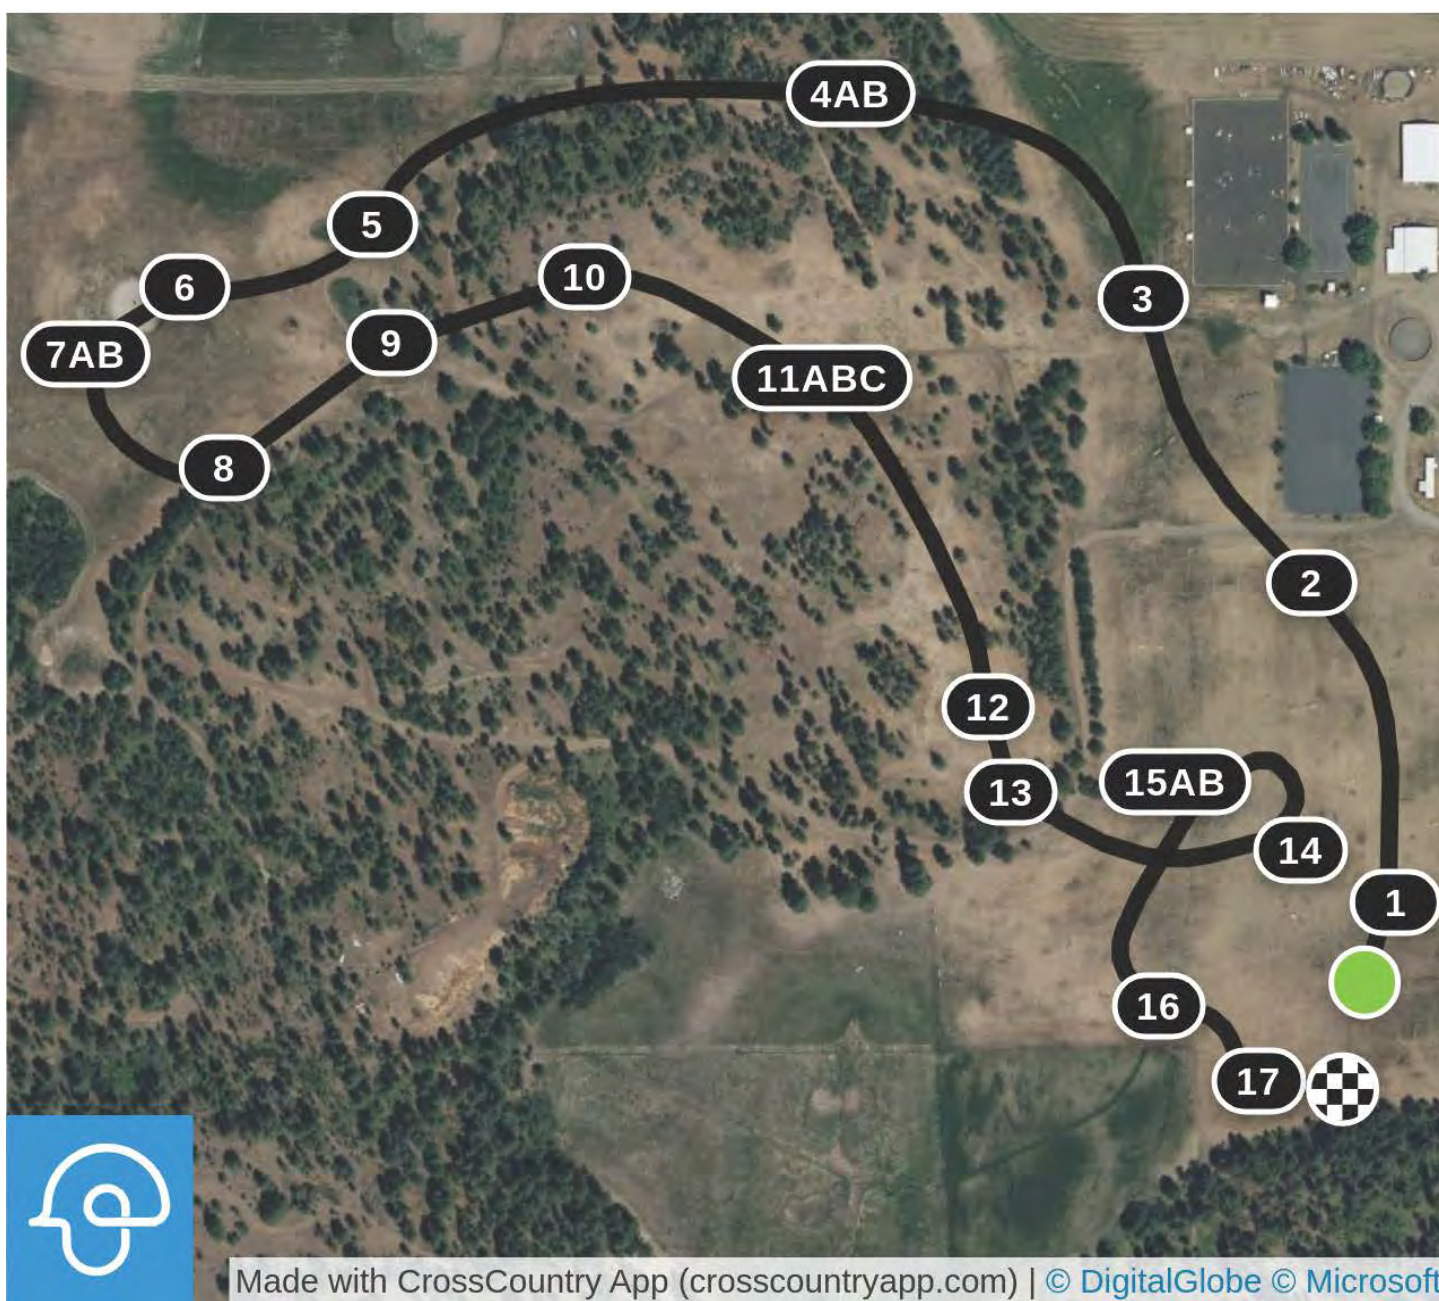

12 Red Table

13 Red Brush

14 Water Wagon

15AB Drop, Cabin

16 Ditch and Brush

17 Trojan Roll

Made with CrossCountry App (crosscountryapp.com) | © DigitalGlobe © Microsoft

Spokane Sport Horse Farm Novice