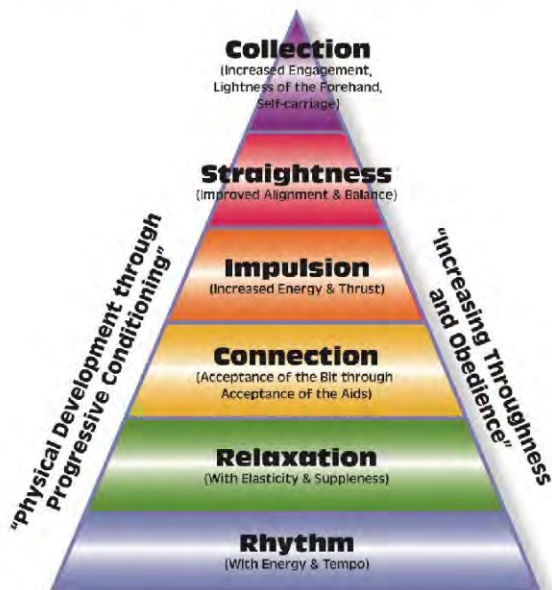

A QUICK DRESSAGE PRIMER

the letters originated from is not certain, but an article in the British Dressage magazine (June/July 2000), states that in the old Imperial German court, the walls of the stable yard were initially marked with letters indicating where each courier and/or rider's horse was to stand awaiting it's rider. Eventually, the royal stable yard was used for schooling, training and exercising of the horse, hence the current use of the letters in the dressage arena.

Letter	Origination
K	Kaiser/King
F	Furst/Prince
V	Vassal
P	Pferdknecht/Ostler
E	Edeling/Ehrengast/Guest of Honour
B	Bannerträger/Standard Bearer
S	Schzkanzler/Chancellor of the Exchequer
R	Ritter/Knight
H	Hofmarshall/Lord Chancellor
M	Meier/Steward

Score	Performance Level
10	Excellent
9	Very good
8	Good
7	Fairly good
6	Satisfactory
5	Marginal
4	Insufficient
3	Fairly bad
2	Bad
1	Very bad
0	Not performed

Pyramid of Training